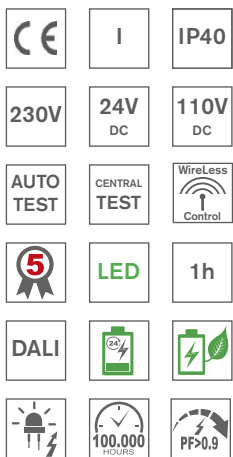

HIGH CEILING ANTIPANIC LIGHTING ROTALUX2

**FOR HIGH CEILING >7m
PRE VYSOKÉ STROPY >7m**

HIGH CEILING >7m

HIGH CEILING >7m

• **POWERFULL rotatable** ceiling or wall mounted LED fixture available for all non-maintained (NM), maintained (M) or centralised (C) emergency lighting especially designed for **HIGH CEILING applications where the lighting beam needs to be directed.**

It is available in all following versions:

- **AUTOTEST (-AT)**
- **DALI**
- **CENTRALTEST (-ATXL)** for ELMAX LOOK system (look up also page No.22)
- **CENTRALTEST (-ATRF)** for **ELMAX Wireless** system (look up page No.24)
- **CENTRAL BATTERY (C.ROTALUX2)** for **non-addressable CBS**
- Conforming to the requirement of EN60598-2-22, EN1838, EN62034
- Design:
  - metal sheet body with powder coat finish RAL9006 (grey) or RAL9003 (white)
  - impact resistant polycarbonate diffuser (PC)
- výkonné LED svietidlo **s otočným kĺbom** pre **netrválé (NM), trvalé (M)** alebo **centrálne (C)** núdzové osvetlenie pre povrchovú montáž na strop alebo kolmú stenu **špeciálne navrhnuté pre aplikácie VO VEĽKÝCH VÝŠKACH** ako napr. výrobné haly, športové haly, sklady,...všade tam, kde je potrebná možnosť smerovania svetelného toku pomocou otočného kĺbu, aj s funkciami:
  - **AUTOTEST (-AT),**
  - **DALI**
  - **CENTRALTEST (-ATXL)** pre systém ELMAX LOOK (pozri str.22)
  - **bezdrôtový CENTRALTEST (-ATRF)** pre ELMAX-Wireless systém (str.24)
  - **CENTRAL BATTERY (C.ROTALUX2)** pre **neadresovateľné CBS**
- spĺňa požiadavky európskej normy EN 60598-2-22, EN1838, EN62034
- konštrukcia:
  - teleso z plechu vo farbe RAL9006 (šedá) alebo RAL9003 (biela)
  - svetelno-činný kryt z nerozbitného polykarbonátu

STANDARD FEATURES

STANDARDNÁ VÝBAVA