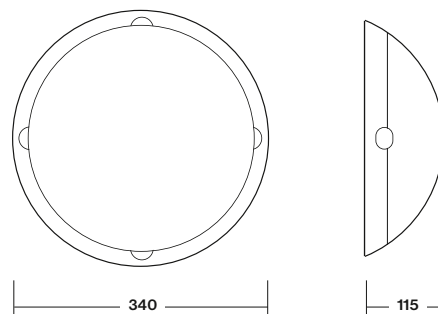

- Input Power (5xLED):**
- 11,5W / 15,3VA (maintained M)
  - 2,2W / 5,7VA (non-maintained NM)
  - 8,5W / 10,9VA (CBS)

Type	Version	Duration	Light Source	Light Flux / Emergency mode	Battery	Order Code	Weight
MULTIHILL-LED-AT.1h	NM/M	1h	5x HighPower LED 6000K	690 lm / 600 lm	NiMH 4,8V/4,0Ah	261-B-07-01	1,7 kg
MULTIHILL-LED-AT.1h	NM/M	1h	5x HighPower LED 3500K	690 lm / 600 lm	NiMH 4,8V/4,0Ah	261-B-07-03	1,7 kg
MULTIHILL-LED-AT.3h	NM/M	3h	5x HighPower LED 6000K	720 lm / 465 lm	NiMH 4,8V/4,0Ah	261-B-12-01	1,7 kg
MULTIHILL-LED-AT.3h	NM/M	3h	5x HighPower LED 3500K	720 lm / 465 lm	NiMH 4,8V/4,0Ah	261-B-14-02	1,7 kg

Type	Version	Light Source	Light Flux	Order Code	Weight
C.HILLUX 5xLED/230V AC/DC	CBS NON-ADDRESSABLE	5x HighPower LED 6000K	675 lm	261-B-09-01	1,2 kg
C.HILLUX 5xLED/230V AC/DC	CBS NON-ADDRESSABLE	5x HighPower LED 3500K	675 lm	261-B-09-03	1,2 kg
C.HILLUX 10xLED/230V AC/DC	CBS NON-ADDRESSABLE	10x HighPower LED 6000K	1350 lm	261-B-11-01	1,2 kg
C.HILLUX 7xLED/110V DC	CBS NON-ADDRESSABLE	7x HighPower LED 3500K	945 lm	261-B-13-01	1,2 kg