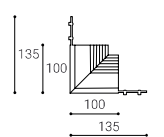

6093503

IN CORNER-V  
DALI #

#

6093601

IN CORNER-V  
DALI #

#

6093603

CONNECTOR  
DALI #