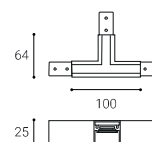

B

CONNECTOR  
DALI

#

6093801

W

CONNECTOR  
DALI

#

6093803