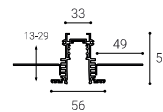

# MAG IN TRACK

IN TRACK 2M  
DALI #

6093301

IN TRACK 2M  
DALI #

6093303

IN END CAP

#

6093401