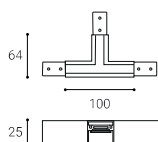

MAG LOW TRACK

LOW TRACK
2M DALI

#

6499901

W

LOW TRACK
2M DALI

#

6499903

B

LOW END CAP

#

6499801

W

LOW END CAP

#

6499803

B

CORNER-H
DALI

#

6499701

W

CORNER-H
DALI

#

6499703

B

CORNER-V
DALI

#

6499601

W

CORNER-V
DALI

#

6499603

B

T-CONNECTOR

#

6499501

W

T-CONNECTOR

#

6499503

B

CONNECTOR
DALI

#

6093801

W

CONNECTOR
DALI

#

6093803

B

FEEDER DALI

#

6093901

W

FEEDER DALI

#

6093903

B