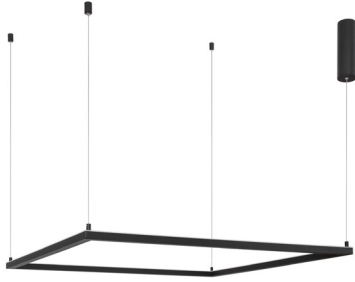

NOVA LUCE

PRODUCT DATASHEET

Version: 001

PRODUCT PHOTOGRAPH

TECHNICAL DRAWING

GENERAL INFORMATION

Product Code	9990732
Collection	Decorative
Product Category	Suspension
Product Family	Eterna
Mounting Location	Ceiling
Application Environment	Indoor

DIMENSION & WEIGHT

LxWxH (cm)	D: 100 H: 120
Cut out (cm)	N/A
Weight (Kgr)	6.3

MATERIAL & COLOR

Product Color	Sandy Black
Body Material	Aluminium & Acrylic

APPLICATION & MOUNTING

Ambient Working Temp.	Max 45 oC
Type of Protection	IP20
Dimmable	Yes
Type of Dimming (Optional)	Triac
Mounting type	Ceiling
Mounting Depth (cm)	N/A
Led Module Replaceable	No
Light Source	LED