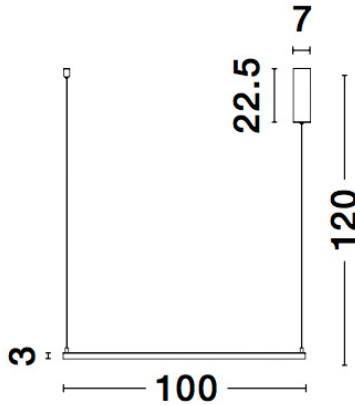

NOVA LUCE

PRODUCT DATASHEET

Version: 001

PRODUCT PHOTOGRAPH

TECHNICAL DRAWING

GENERAL INFORMATION

Product Code	9990732
Collection	Decorative
Product Category	Suspension
Product Family	Eterna
Mounting Location	Ceiling
Application Environment	Indoor

DIMENSION & WEIGHT

LxWxH (cm)	D: 100 H: 120
Cut out (cm)	N/A
Weight (Kgr)	6.3

MATERIAL & COLOR

Product Color	Sandy Black
Body Material	Aluminium & Acrylic

APPLICATION & MOUNTING

Ambient Working Temp.	Max 45 oC
Type of Protection	IP20
Dimmable	Yes
Type of Dimming (Optional)	Triac
Mounting type	Ceiling
Mounting Depth (cm)	N/A
Led Module Replaceable	No
Light Source	LED

Power (Nominal)	50W
Input voltage (Nominal)	220-240Vac
Mains Frequency	50/60Hz

PHOTOMETRICAL DATA

Luminous Flux	3818 lm
Color Temperature	3000K
Light Color (Designation)	Warm White

WARRANTY

Warranty	3 Years
----------	----------------