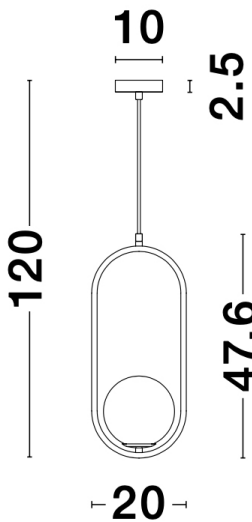

NOVA LUCE

PRODUCT DATASHEET

Version: 001

PRODUCT PHOTOGRAPH

TECHNICAL DRAWING

GENERAL INFORMATION

Product Code	9988170
Collection	Decorative
Product Category	Suspension
Product Family	Obitar
Mounting Location	Ceiling
Application Environment	Indoor

DIMENSION & WEIGHT

LxWxH (cm)	L: 20 W: 15 H: 120
Cut out (cm)	N/A
Weight (Kgr)	1.1

MATERIAL & COLOR

Product Color	Brass Gold & Opal
Body Material	Metal & Glass

APPLICATION & MOUNTING

Ambient Working Temp.	Max 45 oC
Type of Protection	IP20
Dimmable	Depends on the lamp
Type of Dimming (Optional)	N/A
Mounting type	Ceiling
Mounting Depth (cm)	N/A
Led Module Replaceable	Yes
Light Source	LED G9

NOVA LUCE S.A

Schimatari Viotias
32009, Greece

+30 22620 58 121
+30 22620 56 743

info@novaluce.com
www.novaluce.com