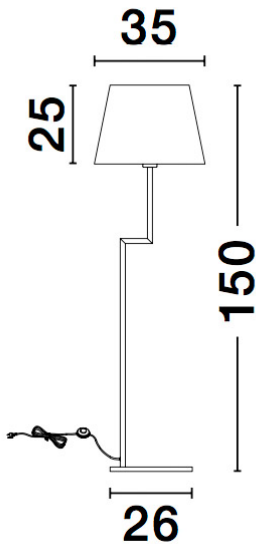

NOVA LUCE

PRODUCT DATASHEET

Version: 001

PRODUCT PHOTOGRAPH

TECHNICAL DRAWING

GENERAL INFORMATION

Product Code	9919153
Collection	Decorative
Product Category	Floor
Product Family	Savona
Mounting Location	N/A
Application Environment	Indoor

DIMENSION & WEIGHT

LxWxH (cm)	L: 35 W: 18 H: 150
Cut out (cm)	N/A
Weight (Kgr)	4.6

MATERIAL & COLOR

Product Color	White & Sandy Black
Body Material	Aluminium & Fabric

APPLICATION & MOUNTING

Ambient Working Temp.	Max 45 oC
Type of Protection	IP20
Dimmable	Depends on the lamp
Type of Dimming (Optional)	N/A
Mounting type	N/A
Mounting Depth (cm)	N/A
Led Module Replaceable	Yes
Light Source	LED E27

Power (Nominal)	Depends on the lamp
Input voltage (Nominal)	220-240Vac
Mains Frequency	50/60Hz

PHOTOMETRICAL DATA

Luminous Flux	Depends on the lamp
Color Temperature	Depends on the lamp
Light Color (Designation)	N/A