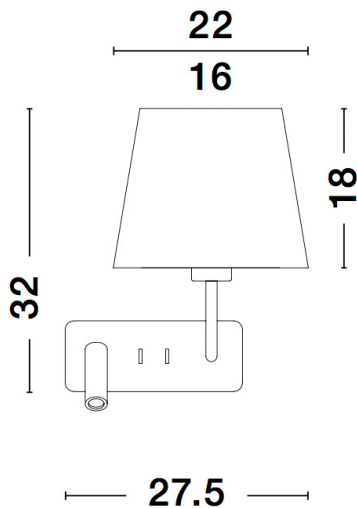

NOVA LUCE

PRODUCT DATASHEET

Version: 001

PRODUCT PHOTOGRAPH

TECHNICAL DRAWING

GENERAL INFORMATION

Product Code	9919151
Collection	Decorative
Product Category	Wall
Product Family	Savona
Mounting Location	Wall
Application Environment	Indoor

DIMENSION & WEIGHT

LxWxH (cm)	L: 27.5 W: 24 H: 32
Cut out (cm)	N/A
Weight (Kgr)	0.8

MATERIAL & COLOR

Product Color	White & Sandy Black
Body Material	Aluminium & Fabric

APPLICATION & MOUNTING

Ambient Working Temp.	Max 45 oC
Type of Protection	IP20
Dimmable	No
Type of Dimming (Optional)	N/A
Mounting type	Wall
Mounting Depth (cm)	N/A
Led Module Replaceable	Yes
Light Source	LED & LED E27