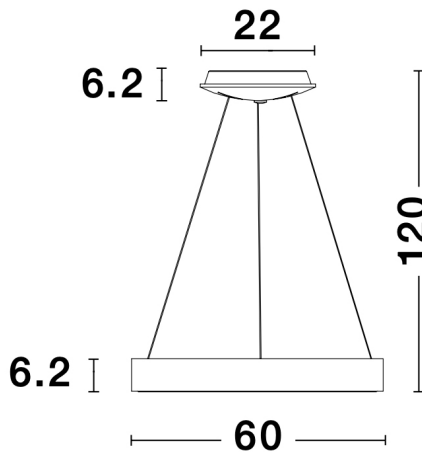

NOVA LUCE

PRODUCT DATASHEET

Version: 001

PRODUCT PHOTOGRAPH

TECHNICAL DRAWING

GENERAL INFORMATION

Product Code	9853044
Collection	Decorative
Product Category	Suspension
Product Family	Rando Smart
Mounting Location	Ceiling
Application Environment	Indoor

DIMENSION & WEIGHT

LxWxH (cm)	D: 60 H: 120
Cut out (cm)	N/A
Weight (Kgr)	3.4

MATERIAL & COLOR

Product Color	Sandy Black
Body Material	Aluminium & Acrylic

APPLICATION & MOUNTING

Ambient Working Temp.	Max 45 oC
Type of Protection	IP20
Dimmable	Yes
Type of Dimming (Optional)	Triac
Mounting type	Ceiling
Mounting Depth (cm)	N/A
Led Module Replaceable	No
Light Source	LED

Power (Nominal)	50W
Input voltage (Nominal)	220-240Vac
Mains Frequency	50/60Hz

PHOTOMETRICAL DATA

Luminous Flux	2864 lm
Color Temperature	3000-4000K
Light Color (Designation)	WW - NW

WARRANTY

Warranty	3 Years
----------	----------------