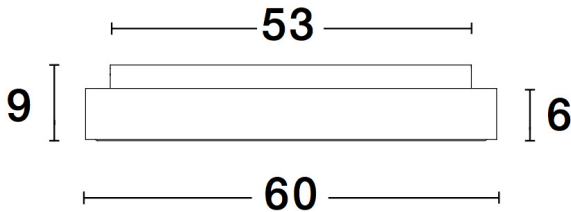

GENERAL INFORMATION

Product Code	9853042
Collection	Decorative
Product Category	Ceiling
Product Family	Rando Smart
Mounting Location	Ceiling
Application Environment	Indoor

DIMENSION & WEIGHT

LxWxH (cm)	D: 60 H: 9
Cut out (cm)	N/A
Weight (Kgr)	4.3

MATERIAL & COLOR

Product Color	Sandy Black
Body Material	Aluminium & Acrylic

APPLICATION & MOUNTING

Ambient Working Temp.	Max 45 oC
Type of Protection	IP20
Dimmable	Yes
Type of Dimming (Optional)	Triac
Mounting type	Ceiling
Mounting Depth (cm)	N/A
Led Module Replaceable	No
Light Source	LED

NOVA LUCE S.A

Schimatari Viotias
32009, Greece

+30 22620 58 121
+30 22620 56 743

info@novaluce.com
www.novaluce.com