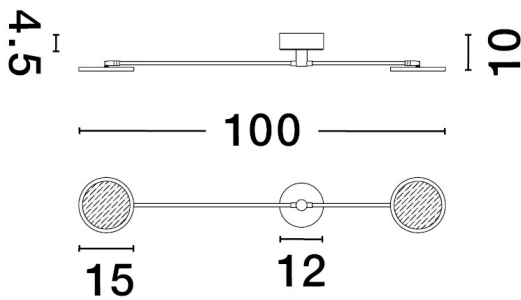

NOVA LUCE

PRODUCT DATASHEET

Version: 001

PRODUCT PHOTOGRAPH

TECHNICAL DRAWING

GENERAL INFORMATION

Product Code	9695250
Collection	Decorative
Product Category	Wall
Product Family	Scope
Mounting Location	Wall
Application Environment	Indoor

DIMENSION & WEIGHT

LxWxH (cm)	L: 100 W: 26 H: 120
Cut out (cm)	N/A
Weight (Kgr)	1.7

MATERIAL & COLOR

Product Color	Black
Body Material	Metal &Acrylic

APPLICATION & MOUNTING

Ambient Working Temp.	Max 45 oC
Type of Protection	IP20
Dimmable	Yes
Type of Dimming (Optional)	Triac
Mounting type	Wall
Mounting Depth (cm)	N/A
Led Module Replaceable	No
Light Source	LED

Power (Nominal)	18,8W
Input voltage (Nominal)	220-240Vac
Mains Frequency	50/60Hz

PHOTOMETRICAL DATA

Luminous Flux	1781 lm
Color Temperature	3000K
Light Color (Designation)	Warm White

WARRANTY

Warranty	3 Years
----------	----------------