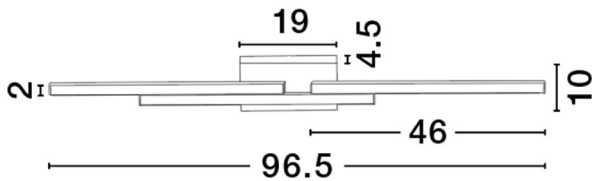

NOVA LUCE

PRODUCT DATASHEET

Version: 001

PRODUCT PHOTOGRAPH

GENERAL INFORMATION

Product Code	9695245
Collection	Decorative
Product Category	Wall
Product Family	Chart
Mounting Location	Wall
Application Environment	Indoor

DIMENSION & WEIGHT

LxWxH (cm)	L: 96,5 W: 9 H: 10
Cut out (cm)	N/A
Weight (Kgr)	1.2

MATERIAL & COLOR

Product Color	Matt Black
Body Material	Aluminium & Acrylic

TECHNICAL DRAWING

APPLICATION & MOUNTING

Ambient Working Temp.	Max 45 oC
Type of Protection	IP20
Dimmable	No
Type of Dimming (Optional)	N/A
Mounting type	Wall
Mounting Depth (cm)	N/A
Led Module Replaceable	No
Light Source	LED

Power (Nominal)	31W
Input voltage (Nominal)	220-240Vac
Mains Frequency	50/60Hz

PHOTOMETRICAL DATA

Luminous Flux	2077 lm
Color Temperature	3000K
Light Color (Designation)	Warm White

WARRANTY

Warranty	3 Years
----------	----------------