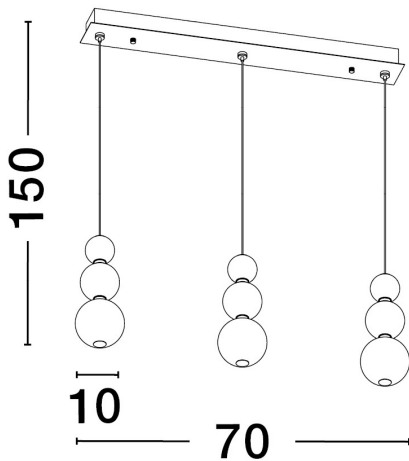

NOVA LUCE

PRODUCT DATASHEET

Version: 001

PRODUCT PHOTOGRAPH

TECHNICAL DRAWING

GENERAL INFORMATION

Product Code	9695243
Collection	Decorative
Product Category	Suspension
Product Family	Perla
Mounting Location	Ceiling
Application Environment	Indoor

DIMENSION & WEIGHT

LxWxH (cm)	D: 70 H: 150
Cut out (cm)	N/A
Weight (Kgr)	2.6

MATERIAL & COLOR

Product Color	Gold
Body Material	Metal & Glass

APPLICATION & MOUNTING

Ambient Working Temp.	Max 45 oC
Type of Protection	IP20
Dimmable	Yes
Type of Dimming (Optional)	Triac
Mounting type	Ceiling
Mounting Depth (cm)	N/A
Led Module Replaceable	No
Light Source	LED

Power (Nominal)	24W
Input voltage (Nominal)	220-240Vac
Mains Frequency	50/60Hz

PHOTOMETRICAL DATA

Luminous Flux	2264 lm
Color Temperature	3000K
Light Color (Designation)	Warm White

WARRANTY

Warranty	3 Years
----------	----------------