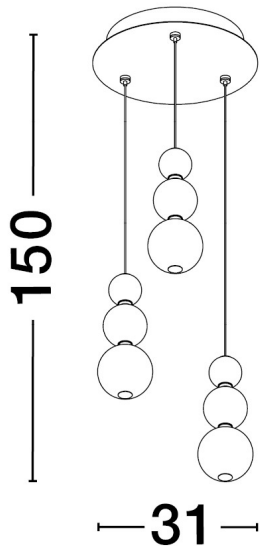

NOVA LUCE

PRODUCT DATASHEET

Version: 001

PRODUCT PHOTOGRAPH

TECHNICAL DRAWING

GENERAL INFORMATION

Product Code	9695242
Collection	Decorative
Product Category	Suspension
Product Family	Perla
Mounting Location	Ceiling
Application Environment	Indoor

DIMENSION & WEIGHT

LxWxH (cm)	D: 31 H: 150
Cut out (cm)	N/A
Weight (Kgr)	2.8

MATERIAL & COLOR

Product Color	Gold
Body Material	Metal & Glass

APPLICATION & MOUNTING

Ambient Working Temp.	Max 45 oC
Type of Protection	IP20
Dimmable	Yes
Type of Dimming (Optional)	Triac
Mounting type	Ceiling
Mounting Depth (cm)	N/A
Led Module Replaceable	No
Light Source	LED

Power (Nominal)	23W
Input voltage (Nominal)	220-240Vac
Mains Frequency	50/60Hz

PHOTOMETRICAL DATA

Luminous Flux	2281 lm
Color Temperature	3000K
Light Color (Designation)	Warm White

WARRANTY

Warranty	3 Years
----------	----------------