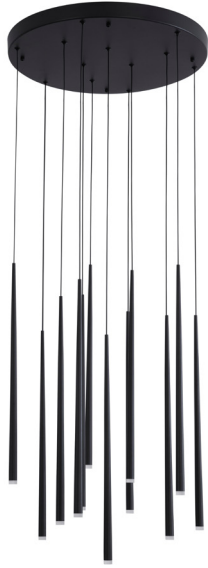

NOVA LUCE

PRODUCT DATASHEET

Version: 001

PRODUCT PHOTOGRAPH