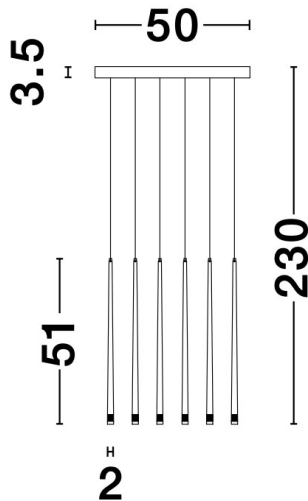

TECHNICAL DRAWING

GENERAL INFORMATION

Product Code	9601012
Collection	Decorative
Product Category	Suspension
Product Family	Giono
Mounting Location	Ceiling
Application Environment	Indoor

DIMENSION & WEIGHT

LxWxH (cm)	L: 50 W: 51 H: 230
Cut out (cm)	N/A
Weight (Kgr)	4.7

MATERIAL & COLOR

Product Color	Sandy Black
Body Material	Aluminium & Acrylic

APPLICATION & MOUNTING

Ambient Working Temp.	Max 45 oC
Type of Protection	IP20
Dimmable	No
Type of Dimming (Optional)	N/A
Mounting type	Ceiling
Mounting Depth (cm)	N/A
Led Module Replaceable	No
Light Source	LED

NOVA LUCE S.A

Schimatari Viotias
32009, Greece

+30 22620 58 121
+30 22620 56 743

info@novaluce.com
www.novaluce.com