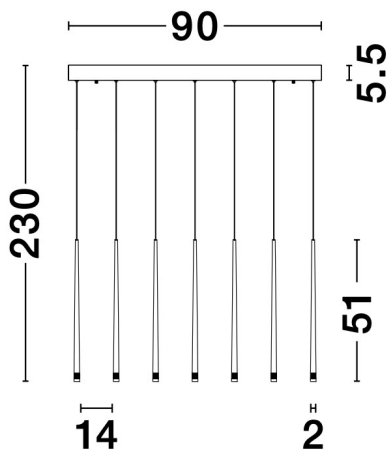

NOVA LUCE

PRODUCT DATASHEET

Version: 001

PRODUCT PHOTOGRAPH

GENERAL INFORMATION

Product Code	9601007
Collection	Decorative
Product Category	Suspension
Product Family	Giono
Mounting Location	Ceiling
Application Environment	Indoor

DIMENSION & WEIGHT

LxWxH (cm)	L: 90 W: 5 H: 230
Cut out (cm)	N/A
Weight (Kgr)	3.3

MATERIAL & COLOR

Product Color	Sandy Black
Body Material	Aluminium & Acrylic

TECHNICAL DRAWING

APPLICATION & MOUNTING

Ambient Working Temp.	Max 45 °C
Type of Protection	IP20
Dimmable	No
Type of Dimming (Optional)	N/A
Mounting type	Ceiling
Mounting Depth (cm)	N/A
Led Module Replaceable	No
Light Source	LED

Power (Nominal)	18W
Input voltage (Nominal)	220-240Vac
Mains Frequency	50/60Hz

PHOTOMETRICAL DATA

Luminous Flux	1933 lm
Color Temperature	3000K
Light Color (Designation)	Warm White

WARRANTY

Warranty	3 Years
----------	----------------