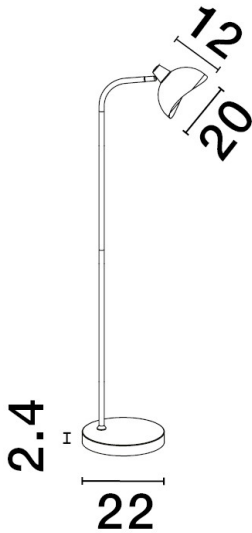

NOVA LUCE

PRODUCT DATASHEET

Version: 001

PRODUCT PHOTOGRAPH

TECHNICAL DRAWING

GENERAL INFORMATION

Product Code	9555809
Collection	Decorative
Product Category	Floor
Product Family	Geti
Mounting Location	N/A
Application Environment	Indoor

DIMENSION & WEIGHT

LxWxH (cm)	D: 22 H: 150
Cut out (cm)	N/A
Weight (Kgr)	4.6

MATERIAL & COLOR

Product Color	Matt Black & Gold
Body Material	Metal

APPLICATION & MOUNTING

Ambient Working Temp.	Max 45 oC
Type of Protection	IP20
Dimmable	Depends on the lamp
Type of Dimming (Optional)	N/A
Mounting type	N/A
Mounting Depth (cm)	N/A
Led Module Replaceable	Yes
Light Source	LED E14