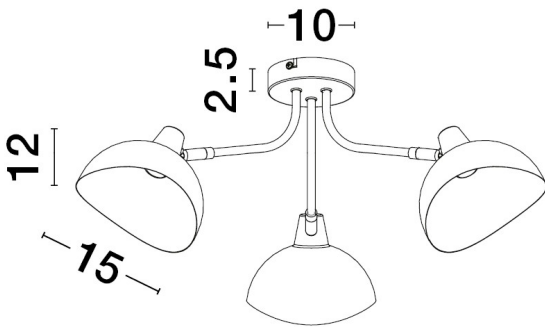

NOVA LUCE

PRODUCT DATASHEET

Version: 001

PRODUCT PHOTOGRAPH

TECHNICAL DRAWING

GENERAL INFORMATION

| | |
|-------------------------|------------|
| Product Code | 9555807 |
| Collection | Decorative |
| Product Category | Ceiling |
| Product Family | Geti |
| Mounting Location | Ceiling |
| Application Environment | Indoor |

DIMENSION & WEIGHT

| | |
|--------------|-------------|
| LxWxH (cm) | D: 15 H: 12 |
| Cut out (cm) | N/A |
| Weight (Kgr) | 1.1 |

MATERIAL & COLOR

| | |
|---------------|-------------------|
| Product Color | Matt Black & Gold |
| Body Material | Metal |