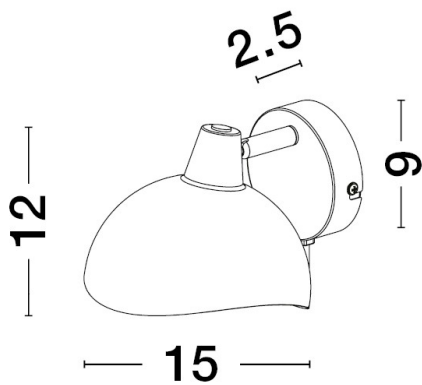

NOVA LUCE

PRODUCT DATASHEET

Version: 001

PRODUCT PHOTOGRAPH

TECHNICAL DRAWING

GENERAL INFORMATION

Product Code	9555806
Collection	Decorative
Product Category	Wall
Product Family	Geti
Mounting Location	Wall
Application Environment	Indoor

DIMENSION & WEIGHT

LxWxH (cm)	D: 15 H: 12
Cut out (cm)	N/A
Weight (Kgr)	0.6

MATERIAL & COLOR

Product Color	Matt Black & Gold
Body Material	Metal

APPLICATION & MOUNTING

Ambient Working Temp.	Max 45 oC
Type of Protection	IP20
Dimmable	Depends on the lamp
Type of Dimming (Optional)	N/A
Mounting type	Wall
Mounting Depth (cm)	N/A
Led Module Replaceable	Yes
Light Source	LED E14