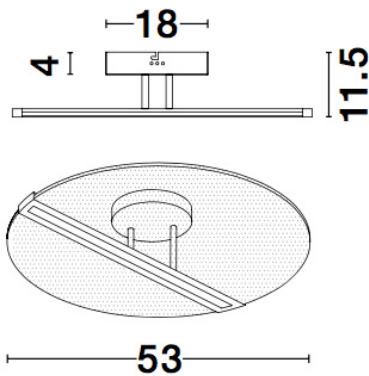

NOVA LUCE

PRODUCT DATASHEET

Version: 001

PRODUCT PHOTOGRAPH

TECHNICAL DRAWING

GENERAL INFORMATION

Product Code	9545330
Collection	Decorative
Product Category	Ceiling
Product Family	Jertuna
Mounting Location	Ceiling
Application Environment	Indoor

DIMENSION & WEIGHT

LxWxH (cm)	D: 53 H: 11.5
Cut out (cm)	N/A
Weight (Kgr)	2.4

MATERIAL & COLOR

Product Color	Gold
Body Material	Aluminium & Acrylic

APPLICATION & MOUNTING

Ambient Working Temp.	Max 45 oC
Type of Protection	IP20
Dimmable	No
Type of Dimming (Optional)	N/A
Mounting type	Ceiling
Mounting Depth (cm)	N/A
Led Module Replaceable	No
Light Source	LED