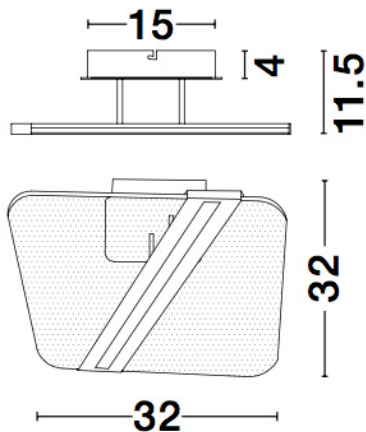

NOVA LUCE

PRODUCT DATASHEET

Version: 001

PRODUCT PHOTOGRAPH

TECHNICAL DRAWING

GENERAL INFORMATION

Product Code	9545221
Collection	Decorative
Product Category	Ceiling
Product Family	Jertuna
Mounting Location	Ceiling
Application Environment	Indoor

DIMENSION & WEIGHT

LxWxH (cm)	L: 32 W: 32 H: 11.5
Cut out (cm)	N/A
Weight (Kgr)	1.6

MATERIAL & COLOR

Product Color	Gold
Body Material	Aluminium & Acrylic

APPLICATION & MOUNTING

Ambient Working Temp.	Max 45 oC
Type of Protection	IP20
Dimmable	No
Type of Dimming (Optional)	N/A
Mounting type	Ceiling
Mounting Depth (cm)	N/A
Led Module Replaceable	No
Light Source	LED