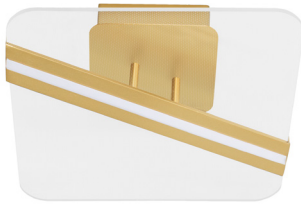

NOVA LUCE

PRODUCT DATASHEET

Version: 001

PRODUCT PHOTOGRAPH

TECHNICAL DRAWING

GENERAL INFORMATION

Product Code	9545221
Collection	Decorative
Product Category	Ceiling
Product Family	Jertuna
Mounting Location	Ceiling
Application Environment	Indoor

DIMENSION & WEIGHT

LxWxH (cm)	L: 32 W: 32 H: 11.5
Cut out (cm)	N/A
Weight (Kgr)	1.6

MATERIAL & COLOR

Product Color	Gold
Body Material	Aluminium & Acrylic

APPLICATION & MOUNTING

Ambient Working Temp.	Max 45 oC
Type of Protection	IP20
Dimmable	No
Type of Dimming (Optional)	N/A
Mounting type	Ceiling
Mounting Depth (cm)	N/A
Led Module Replaceable	No
Light Source	LED