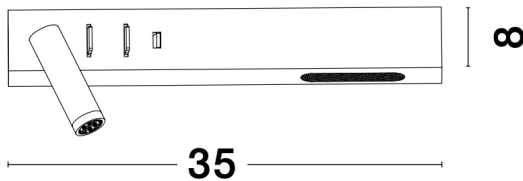

GENERAL INFORMATION

Product Code	9533522
Collection	Decorative
Product Category	Wall
Product Family	Vida
Mounting Location	Wall
Application Environment	Indoor

DIMENSION & WEIGHT

LxWxH (cm)	L: 35 W: 10 H: 8
Cut out (cm)	N/A
Weight (Kgr)	0.6

MATERIAL & COLOR

Product Color	Sandy Black
Body Material	Metal & Acrylic

APPLICATION & MOUNTING

Ambient Working Temp.	Max 45 oC
Type of Protection	IP20
Dimmable	No
Type of Dimming (Optional)	N/A
Mounting type	Wall
Mounting Depth (cm)	N/A
Led Module Replaceable	No
Light Source	LED

NOVA LUCE S.A

Schimatari Viotias
32009, Greece

+30 22620 58 121
+30 22620 56 743

info@novaluce.com
www.novaluce.com