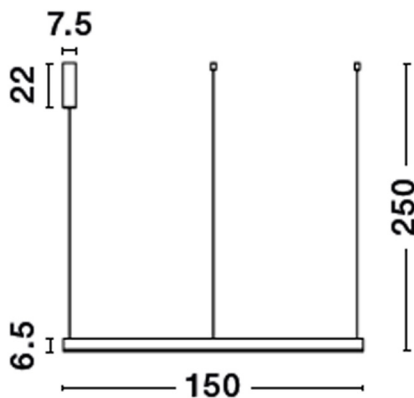

NOVA LUCE

PRODUCT DATASHEET

Version: 001

PRODUCT PHOTOGRAPH

GENERAL INFORMATION

Product Code	9530221
Collection	Decorative
Product Category	Suspension
Product Family	Motif
Mounting Location	Ceiling
Application Environment	Indoor

DIMENSION & WEIGHT

LxWxH (cm)	D: 150 H: 250
Cut out (cm)	N/A
Weight (Kgr)	4.2

MATERIAL & COLOR

Product Color	Sandy White
Body Material	Aluminium & Acrylic

TECHNICAL DRAWING

APPLICATION & MOUNTING

Ambient Working Temp.	Max 45 oC
Type of Protection	IP20
Dimmable	Yes
Type of Dimming (Optional)	Triac
Mounting type	Ceiling
Mounting Depth (cm)	N/A
Led Module Replaceable	No
Light Source	LED

Power (Nominal)	80W
Input voltage (Nominal)	220-240Vac
Mains Frequency	50/60Hz

PHOTOMETRICAL DATA

Luminous Flux	5250 lm
Color Temperature	2700-6000K
Light Color (Designation)	WW - CW

WARRANTY

Warranty	3 Years
----------	----------------