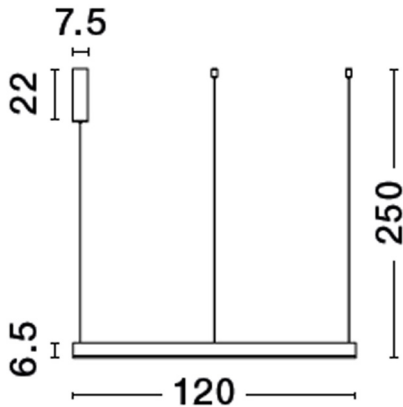

NOVA LUCE

PRODUCT DATASHEET

Version: 001

PRODUCT PHOTOGRAPH

TECHNICAL DRAWING

GENERAL INFORMATION

Product Code	9530201
Collection	Decorative
Product Category	Suspension
Product Family	Motif
Mounting Location	Ceiling
Application Environment	Indoor

DIMENSION & WEIGHT

LxWxH (cm)	D: 120 H: 250
Cut out (cm)	N/A
Weight (Kgr)	4.0

MATERIAL & COLOR

Product Color	Sandy Black
Body Material	Aluminium & Acrylic

APPLICATION & MOUNTING

Ambient Working Temp.	Max 45 oC
Type of Protection	IP20
Dimmable	Yes
Type of Dimming (Optional)	Triac
Mounting type	Ceiling
Mounting Depth (cm)	N/A
Led Module Replaceable	No
Light Source	LED

Power (Nominal)	72W
Input voltage (Nominal)	220-240Vac
Mains Frequency	50/60Hz

PHOTOMETRICAL DATA

Luminous Flux	5250 lm
Color Temperature	3000K
Light Color (Designation)	Warm White

WARRANTY

Warranty	3 Years
----------	----------------