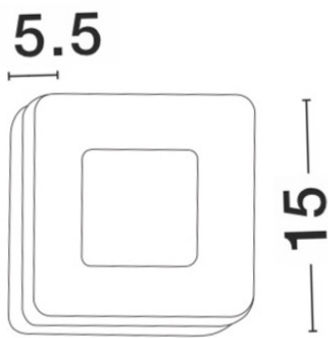

NOVA LUCE

PRODUCT DATASHEET

Version: 001

PRODUCT PHOTOGRAPH

TECHNICAL DRAWING

GENERAL INFORMATION

Product Code	9529720
Collection	Outdoor
Product Category	Wall
Product Family	TUNE
Mounting Location	Wall
Application Environment	Outdoor

DIMENSION & WEIGHT

LxWxH (cm)	L: 15 W: 5,5 H: 15
Cut out (cm)	N/A
Weight (Kgr)	0.6

MATERIAL & COLOR

Product Color	White
Body Material	Aluminium-Acrylic

APPLICATION & MOUNTING

Ambient Working Temp.	Max 40 oC
Type of Protection	IP65
Dimmable	No
Type of Dimming (Optional)	N/A
Mounting type	Surface
Mounting Depth (cm)	N/A
Led Module Replaceable	No
Light Source	LED