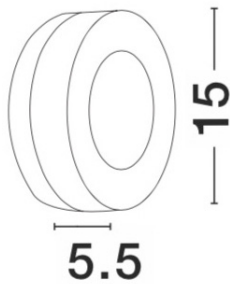

NOVA LUCE

PRODUCT DATASHEET

Version: 001

PRODUCT PHOTOGRAPH

TECHNICAL DRAWING

GENERAL INFORMATION

Product Code	9529712
Collection	Outdoor
Product Category	Wall
Product Family	TUNE
Mounting Location	Wall
Application Environment	Outdoor

DIMENSION & WEIGHT

LxWxH (cm)	D: 15 H: 5,5
Cut out (cm)	N/A
Weight (Kgr)	0.5

MATERIAL & COLOR

Product Color	White
Body Material	Aluminum-Acrylic

APPLICATION & MOUNTING

Ambient Working Temp.	Max 40 oC
Type of Protection	IP65
Dimmable	No
Type of Dimming (Optional)	N/A
Mounting type	Surface
Mounting Depth (cm)	N/A
Led Module Replaceable	No
Light Source	LED

Power (Nominal)	9W
Input voltage (Nominal)	220-240Vac
Mains Frequency	50/60Hz

PHOTOMETRICAL DATA

Luminous Flux	620 lm
Color Temperature	3000K
Light Color (Designation)	Warm White

WARRANTY

Warranty	3 Years
----------	----------------