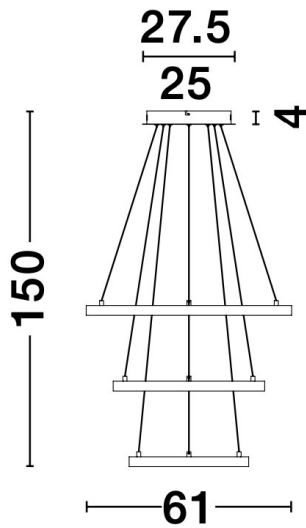

NOVA LUCE

PRODUCT DATASHEET

Version: 001

PRODUCT PHOTOGRAPH

TECHNICAL DRAWING

GENERAL INFORMATION

Product Code	9501430
Collection	Decorative
Product Category	Suspension
Product Family	Leon
Mounting Location	Ceiling
Application Environment	Indoor

DIMENSION & WEIGHT

LxWxH (cm)	D: 61 H: 150
Cut out (cm)	N/A
Weight (Kgr)	1.7

MATERIAL & COLOR

Product Color	Gold Leaf
Body Material	Aluminium & Acrylic

APPLICATION & MOUNTING

Ambient Working Temp.	Max 45 oC
Type of Protection	IP20
Dimmable	Yes
Type of Dimming (Optional)	Triac
Mounting type	Ceiling
Mounting Depth (cm)	N/A
Led Module Replaceable	No
Light Source	LED

Power (Nominal)	83W
Input voltage (Nominal)	220-240Vac
Mains Frequency	50/60Hz

PHOTOMETRICAL DATA

Luminous Flux	5597 lm
Color Temperature	3000K
Light Color (Designation)	Warm White

WARRANTY

Warranty	3 Years
----------	----------------