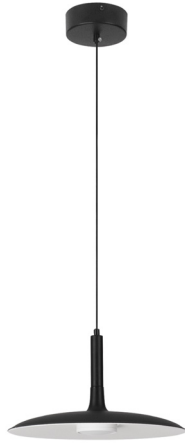

NOVA LUCE

PRODUCT DATASHEET

Version: 001

PRODUCT PHOTOGRAPH

TECHNICAL DRAWING

GENERAL INFORMATION

Product Code	9501212
Collection	Decorative
Product Category	Suspension
Product Family	Lisi
Mounting Location	Ceiling
Application Environment	Indoor
Specifications	

DIMENSION & WEIGHT

LxWxH (cm)	D:33 H:180
Cut out (cm)	N/A
Weight (Kgr)	1.4

MATERIAL & COLOR

Product Color	Black
Body Material	Steel & Resin

APPLICATION & MOUNTING

Ambient Working Temp.	Max 45 oC
Type of Protection	IP20
Dimmable	No
Type of Dimming	N/A
Mounting type	Surface
Mounting Depth (cm)	N/A
Led Module Replaceable	No
Light Source	LED