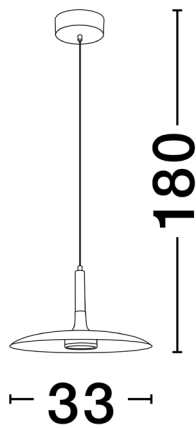

NOVA LUCE

PRODUCT DATASHEET

Version: 001

PRODUCT PHOTOGRAPH

TECHNICAL DRAWING

GENERAL INFORMATION

Product Code	9501212
Collection	Decorative
Product Category	Suspension
Product Family	Lisi
Mounting Location	Ceiling
Application Environment	Indoor
Specifications	

DIMENSION & WEIGHT

LxWxH (cm)	D:33 H:180
Cut out (cm)	N/A
Weight (Kgr)	1.4

MATERIAL & COLOR

Product Color	Black
Body Material	Steel & Resin

APPLICATION & MOUNTING

Ambient Working Temp.	Max 45 oC
Type of Protection	IP20
Dimmable	No
Type of Dimming	N/A
Mounting type	Surface
Mounting Depth (cm)	N/A
Led Module Replaceable	No
Light Source	LED

Power (Nominal)	12 W
Input voltage (Nominal)	220-240Vac
Mains Frequency	50/60Hz

PHOTOMETRICAL DATA

Luminous Flux	900 lm
Color Temperature	3000K
Light Color (Designation)	Warm White

WARRANTY

Warranty	3 Years
----------	----------------