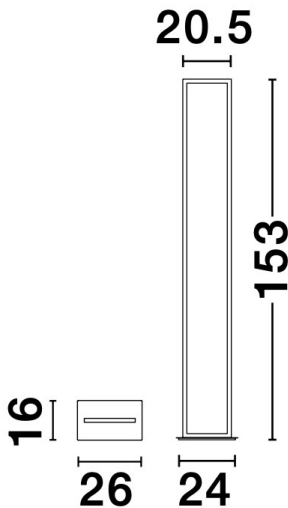

NOVA LUCE

PRODUCT DATASHEET

Version: 001

PRODUCT PHOTOGRAPH

GENERAL INFORMATION

Product Code	9500812
Collection	Decorative
Product Category	Floor
Product Family	Wenna
Mounting Location	N/A
Application Environment	Indoor

DIMENSION & WEIGHT

LxWxH (cm)	L: 26 W: 16 H: 153
Cut out (cm)	N/A
Weight (Kgr)	2.6

MATERIAL & COLOR

Product Color	Sandy Black
Body Material	Aluminium & Acrylic

TECHNICAL DRAWING

APPLICATION & MOUNTING

Ambient Working Temp.	Max 45 oC
Type of Protection	IP20
Dimmable	No
Type of Dimming (Optional)	N/A
Mounting type	N/A
Mounting Depth (cm)	N/A
Led Module Replaceable	No
Light Source	LED

Power (Nominal)	38W
Input voltage (Nominal)	220-240Vac
Mains Frequency	50/60Hz

PHOTOMETRICAL DATA

Luminous Flux	3363 lm
Color Temperature	3000K
Light Color (Designation)	Warm White

WARRANTY

Warranty	3 Years
----------	----------------