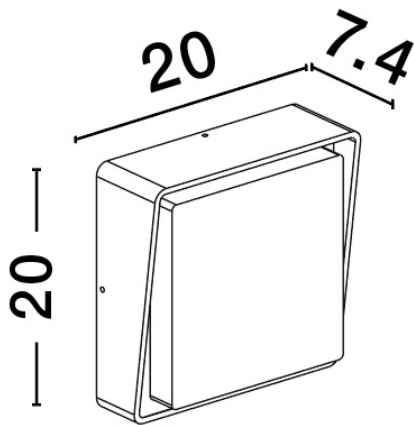

NOVA LUCE

PRODUCT DATASHEET

Version: 001

PRODUCT PHOTOGRAPH

TECHNICAL DRAWING

GENERAL INFORMATION

Product Code	9492550
Collection	Outdoor
Product Category	Wall
Product Family	CAPE
Mounting Location	Wall
Application Environment	Outdoor

DIMENSION & WEIGHT

LxWxH (cm)	L: 20 W: 7,4 H: 20
Cut out (cm)	N/A
Weight (Kgr)	1.5

MATERIAL & COLOR

Product Color	Anthracite
Body Material	Die-Casting Aluminium

APPLICATION & MOUNTING

Ambient Working Temp.	Max 40 oC
Type of Protection	IP65
Dimmable	No
Type of Dimming (Optional)	N/A
Mounting type	Surface
Mounting Depth (cm)	N/A
Led Module Replaceable	No
Light Source	LED