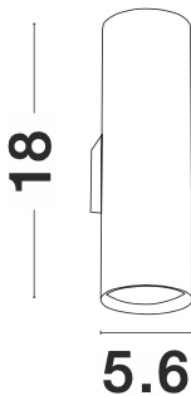

NOVA LUCE

PRODUCT DATASHEET

Version: 001

PRODUCT PHOTOGRAPH

GENERAL INFORMATION

Product Code	9450882
Product Category	Ceiling GU10
Product Family	Nosa
Mounting Location	Ceiling
Application Environment	Indoor

DIMENSION & WEIGHT

LxWxH (cm)	L: 5,6 W: 8 H: 18
Cut out (cm)	0
Weight (Kgr)	0.286

TECHNICAL DRAWING

MATERIAL & COLOR

Product Color	Black
Body Material	Aluminium
Cover Material	N/A

APPLICATION & MOUNTING

Ambient Working Temp.	45 C
Type of Protection	IP20
Protection Class IK	N/A
Dimmable	N/A
Type of Dimming (Optional)	N/A
Mounting type	Surface
Mounting Depth (cm)	Ceiling
Led Module Replaceable	Yes
Light Source	LED GU10 / MR16
Adjustable	No

NOVA LUCE

PRODUCT DATASHEET

Version: 001

ELECTRICAL DATA

Power (Nominal)	max 10 W
Input voltage (Nominal)	N/A
Mains Frequency	50/60Hz
Output voltage	N/A
Output Current	N/A
Power Factor	N/A
Efficiency	N/A
SVM	N/A
Pst	N/A
Class	N/A