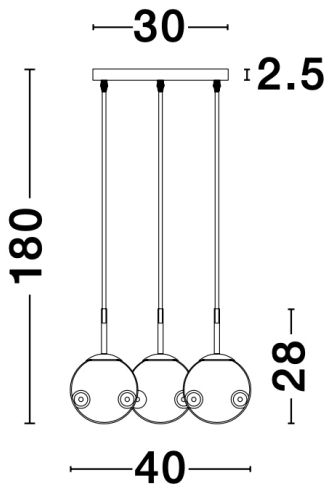

NOVA LUCE

PRODUCT DATASHEET

Version: 001

PRODUCT PHOTOGRAPH

TECHNICAL DRAWING

GENERAL INFORMATION

Product Code	9426753
Collection	Decorative
Product Category	Suspension
Product Family	Spada
Mounting Location	Ceiling
Application Environment	Indoor

DIMENSION & WEIGHT

LxWxH (cm)	D: 40 H: 180
Cut out (cm)	N/A
Weight (Kgr)	1.8

MATERIAL & COLOR

Product Color	Gold & Smoky
Body Material	Metal & Glass

APPLICATION & MOUNTING

Ambient Working Temp.	Max 45 oC
Type of Protection	IP20
Dimmable	Depends on the lamp
Type of Dimming (Optional)	N/A
Mounting type	Ceiling
Mounting Depth (cm)	N/A
Led Module Replaceable	Yes
Light Source	LED E27

Power (Nominal)	Depends on the lamp
Input voltage (Nominal)	220-240Vac
Mains Frequency	50/60Hz

PHOTOMETRICAL DATA

Luminous Flux	Depends on the lamp
Color Temperature	Depends on the lamp
Light Color (Designation)	N/A