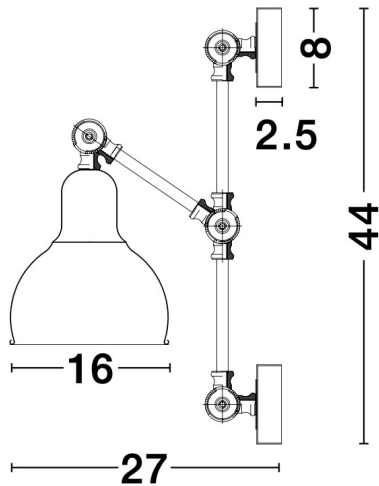

NOVA LUCE

PRODUCT DATASHEET

Version: 001

PRODUCT PHOTOGRAPH

TECHNICAL DRAWING

GENERAL INFORMATION

Product Code	9420850
Collection	Decorative
Product Category	Wall
Product Family	Virgo
Mounting Location	Wall
Application Environment	Indoor

DIMENSION & WEIGHT

LxWxH (cm)	L: 16 W: 27 H: 44
Cut out (cm)	N/A
Weight (Kgr)	1.0

MATERIAL & COLOR

Product Color	Black & Brass
Body Material	Metal

APPLICATION & MOUNTING

Ambient Working Temp.	Max 45 oC
Type of Protection	IP20
Dimmable	Depends on the lamp
Type of Dimming (Optional)	N/A
Mounting type	Wall
Mounting Depth (cm)	N/A
Led Module Replaceable	Yes
Light Source	LED E27

Power (Nominal)	Depends on the lamp
Input voltage (Nominal)	220-240Vac
Mains Frequency	50/60Hz

PHOTOMETRICAL DATA

Luminous Flux	Depends on the lamp
Color Temperature	Depends on the lamp
Light Color (Designation)	N/A