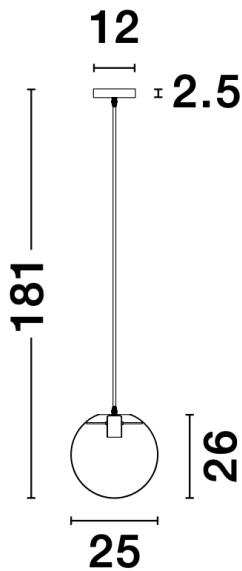

NOVA LUCE

PRODUCT DATASHEET

Version: 001

PRODUCT PHOTOGRAPH

TECHNICAL DRAWING

GENERAL INFORMATION

| | |
|-------------------------|------------|
| Product Code | 9416925 |
| Collection | Decorative |
| Product Category | Suspension |
| Product Family | Mirale |
| Mounting Location | Ceiling |
| Application Environment | Indoor |

DIMENSION & WEIGHT

| | |
|--------------|--------------|
| LxWxH (cm) | D: 25 H: 181 |
| Cut out (cm) | N/A |
| Weight (Kgr) | 1.1 |

MATERIAL & COLOR

| | |
|---------------|----------------------|
| Product Color | Gold & Clear & Black |
| Body Material | Metal & Glass |

| | |
|-------------------------|----------------------------|
| Power (Nominal) | Depends on the lamp |
| Input voltage (Nominal) | 220-240Vac |
| Mains Frequency | 50/60Hz |

PHOTOMETRICAL DATA

| | |
|---------------------------|----------------------------|
| Luminous Flux | Depends on the lamp |
| Color Temperature | Depends on the lamp |
| Light Color (Designation) | N/A |