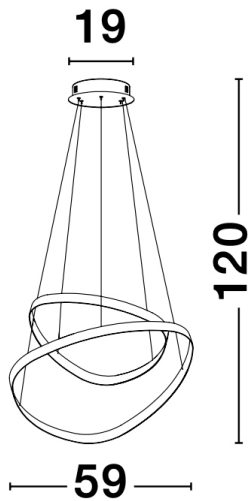

NOVA LUCE

PRODUCT DATASHEET

Version: 001

PRODUCT PHOTOGRAPH

TECHNICAL DRAWING

GENERAL INFORMATION

Product Code	9357063
Collection	Decorative
Product Category	Suspension
Product Family	Aries
Mounting Location	Ceiling
Application Environment	Indoor

DIMENSION & WEIGHT

LxWxH (cm)	D: 59 H: 120
Cut out (cm)	N/A
Weight (Kgr)	2.4

MATERIAL & COLOR

Product Color	Sandy Black
Body Material	Aluminium & Acrylic

APPLICATION & MOUNTING

Ambient Working Temp.	Max 45 oC
Type of Protection	IP20
Dimmable	Yes
Type of Dimming (Optional)	Triac
Mounting type	Ceiling
Mounting Depth (cm)	N/A
Led Module Replaceable	No
Light Source	LED

Power (Nominal)	45W
Input voltage (Nominal)	220-240Vac
Mains Frequency	50/60Hz

PHOTOMETRICAL DATA

Luminous Flux	2364 lm
Color Temperature	3000K
Light Color (Designation)	Warm White

WARRANTY

Warranty	3 Years
----------	----------------