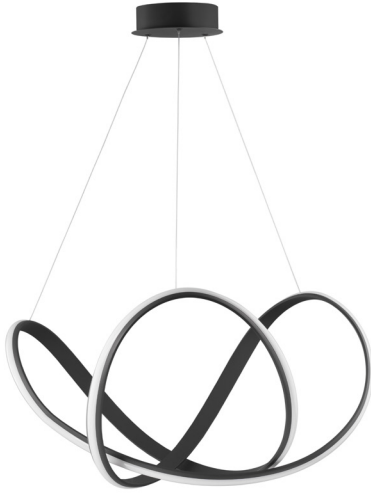

NOVA LUCE

PRODUCT DATASHEET

Version: 001

PRODUCT PHOTOGRAPH

TECHNICAL DRAWING

GENERAL INFORMATION

Product Code	9348051
Collection	Decorative
Product Category	Suspension
Product Family	Apus
Mounting Location	Ceiling
Application Environment	Indoor

DIMENSION & WEIGHT

LxWxH (cm)	D: 70 H: 120
Cut out (cm)	N/A
Weight (Kgr)	3.0

MATERIAL & COLOR

Product Color	Sandy Black
Body Material	Aluminium & Acrylic

APPLICATION & MOUNTING

Ambient Working Temp.	Max 45 oC
Type of Protection	IP20
Dimmable	Yes
Type of Dimming (Optional)	Triac
Mounting type	Ceiling
Mounting Depth (cm)	N/A
Led Module Replaceable	No
Light Source	LED