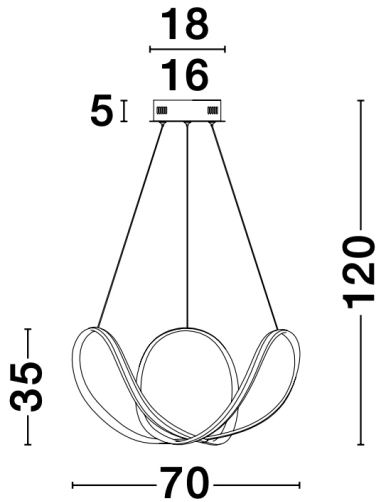

NOVA LUCE

PRODUCT DATASHEET

Version: 001

PRODUCT PHOTOGRAPH

TECHNICAL DRAWING

GENERAL INFORMATION

Product Code	9348051
Collection	Decorative
Product Category	Suspension
Product Family	Apus
Mounting Location	Ceiling
Application Environment	Indoor

DIMENSION & WEIGHT

LxWxH (cm)	D: 70 H: 120
Cut out (cm)	N/A
Weight (Kgr)	3.0

MATERIAL & COLOR

Product Color	Sandy Black
Body Material	Aluminium & Acrylic

APPLICATION & MOUNTING

Ambient Working Temp.	Max 45 oC
Type of Protection	IP20
Dimmable	Yes
Type of Dimming (Optional)	Triac
Mounting type	Ceiling
Mounting Depth (cm)	N/A
Led Module Replaceable	No
Light Source	LED

Power (Nominal)	50W
Input voltage (Nominal)	220-240Vac
Mains Frequency	50/60Hz

PHOTOMETRICAL DATA

Luminous Flux	2158 lm
Color Temperature	3000K
Light Color (Designation)	Warm White

WARRANTY

Warranty	3 Years
----------	----------------