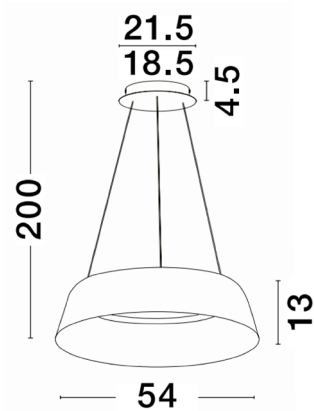

NOVA LUCE

PRODUCT DATASHEET

Version: 001

PRODUCT PHOTOGRAPH

TECHNICAL DRAWING

GENERAL INFORMATION

Product Code	9345658
Collection	Decorative
Product Category	Suspension
Product Family	Alba
Mounting Location	Ceiling
Application Environment	Indoor

DIMENSION & WEIGHT

LxWxH (cm)	D: 54 H: 200
Cut out (cm)	N/A
Weight (Kgr)	2.3

MATERIAL & COLOR

Product Color	Black & Champagne Gold
Body Material	Aluminium

APPLICATION & MOUNTING

Ambient Working Temp.	Max 45 oC
Type of Protection	IP20
Dimmable	Yes
Type of Dimming (Optional)	Triac
Mounting type	Ceiling
Mounting Depth (cm)	N/A
Led Module Replaceable	No
Light Source	LED

Power (Nominal)	53W
Input voltage (Nominal)	220-240Vac
Mains Frequency	50/60Hz

PHOTOMETRICAL DATA

Luminous Flux	1982 lm
Color Temperature	3000K
Light Color (Designation)	Warm White

WARRANTY

Warranty	3 Years
----------	----------------