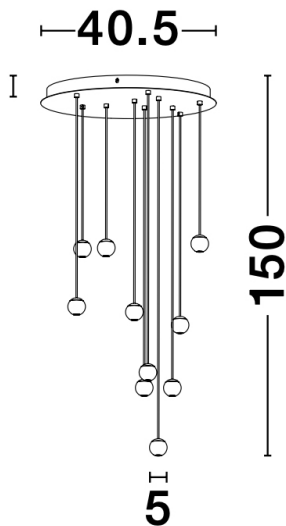

NOVA LUCE

PRODUCT DATASHEET

Version: 001

PRODUCT PHOTOGRAPH

TECHNICAL DRAWING

GENERAL INFORMATION

Product Code	9303952
Collection	Decorative
Product Category	Suspension
Product Family	Nocci
Mounting Location	Ceiling
Application Environment	Indoor

DIMENSION & WEIGHT

LxWxH (cm)	D: 40,5 H: 150
Cut out (cm)	N/A
Weight (Kgr)	3.2

MATERIAL & COLOR

Product Color	Black
Body Material	Aluminium

APPLICATION & MOUNTING

Ambient Working Temp.	Max 45 oC
Type of Protection	IP20
Dimmable	No
Type of Dimming (Optional)	N/A
Mounting type	Ceiling
Mounting Depth (cm)	N/A
Led Module Replaceable	No
Light Source	LED

Power (Nominal)	48W
Input voltage (Nominal)	220-240Vac
Mains Frequency	50/60Hz

PHOTOMETRICAL DATA

Luminous Flux	1902 lm
Color Temperature	3000K
Light Color (Designation)	Warm White

WARRANTY

Warranty	3 Years
----------	----------------