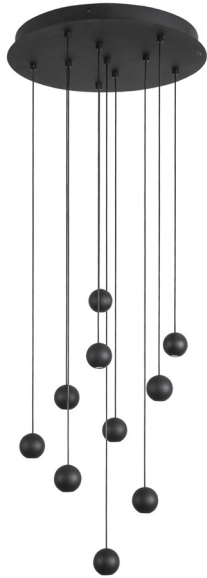

NOVA LUCE

PRODUCT DATASHEET

Version: 001

PRODUCT PHOTOGRAPH

TECHNICAL DRAWING

GENERAL INFORMATION

Product Code	9303952
Collection	Decorative
Product Category	Suspension
Product Family	Nocci
Mounting Location	Ceiling
Application Environment	Indoor

DIMENSION & WEIGHT

LxWxH (cm)	D: 40,5 H: 150
Cut out (cm)	N/A
Weight (Kgr)	3.2

MATERIAL & COLOR

Product Color	Black
Body Material	Aluminium

APPLICATION & MOUNTING

Ambient Working Temp.	Max 45 oC
Type of Protection	IP20
Dimmable	No
Type of Dimming (Optional)	N/A
Mounting type	Ceiling
Mounting Depth (cm)	N/A
Led Module Replaceable	No
Light Source	LED

Power (Nominal)	48W
Input voltage (Nominal)	220-240Vac
Mains Frequency	50/60Hz

PHOTOMETRICAL DATA

Luminous Flux	1902 lm
Color Temperature	3000K
Light Color (Designation)	Warm White

WARRANTY

Warranty	3 Years
----------	----------------