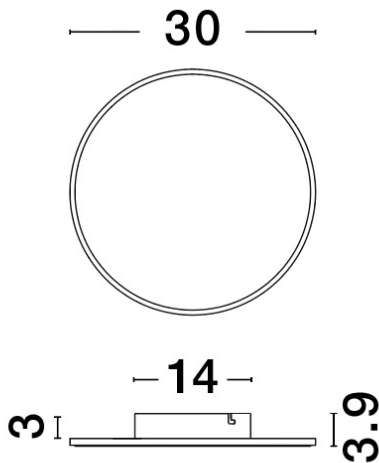

NOVA LUCE

PRODUCT DATASHEET

Version: 001

PRODUCT PHOTOGRAPH

TECHNICAL DRAWING

GENERAL INFORMATION

Product Code	9248157
Collection	Decorative
Product Category	Wall
Product Family	Nevo
Mounting Location	Wall
Application Environment	Indoor

DIMENSION & WEIGHT

LxWxH (cm)	L: 30 W: 3,9 H: 30
Cut out (cm)	N/A
Weight (Kgr)	1.0

MATERIAL & COLOR

Product Color	Sandy Black
Body Material	Aluminium & Acrylic

APPLICATION & MOUNTING

Ambient Working Temp.	Max 45 oC
Type of Protection	IP20
Dimmable	No
Type of Dimming (Optional)	N/A
Mounting type	Wall
Mounting Depth (cm)	N/A
Led Module Replaceable	No
Light Source	LED

NOVA LUCE S.A

Schimatari Viotias
32009, Greece

+30 22620 58 121
+30 22620 56 743

info@novaluce.com
www.novaluce.com