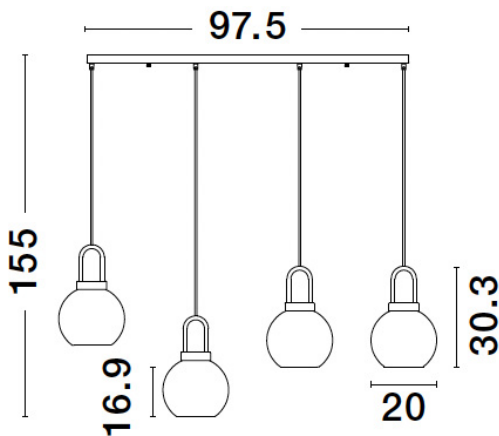

NOVA LUCE

PRODUCT DATASHEET

Version: 001

PRODUCT PHOTOGRAPH

TECHNICAL DRAWING

GENERAL INFORMATION

Product Code	9241180
Collection	Decorative
Product Category	Suspension
Product Family	Irvine
Mounting Location	Ceiling
Application Environment	Indoor

DIMENSION & WEIGHT

LxWxH (cm)	L: 97,5 W: 20 H: 155
Cut out (cm)	N/A
Weight (Kgr)	3.2

MATERIAL & COLOR

Product Color	Clear & Brass Gold
Body Material	Metal & Glass

APPLICATION & MOUNTING

Ambient Working Temp.	Max 45 oC
Type of Protection	IP20
Dimmable	Depends on the lamp
Type of Dimming (Optional)	N/A
Mounting type	Ceiling
Mounting Depth (cm)	N/A
Led Module Replaceable	Yes
Light Source	LED E27

Power (Nominal)	Depends on the lamp
Input voltage (Nominal)	220-240Vac
Mains Frequency	50/60Hz

PHOTOMETRICAL DATA

Luminous Flux	Depends on the lamp
Color Temperature	Depends on the lamp
Light Color (Designation)	N/A