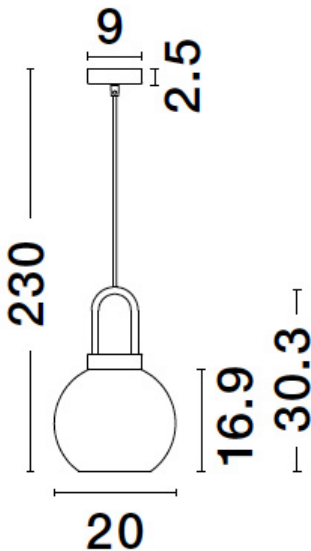

NOVA LUCE

PRODUCT DATASHEET

Version: 001

PRODUCT PHOTOGRAPH

TECHNICAL DRAWING

GENERAL INFORMATION

Product Code	9241170
Collection	Decorative
Product Category	Suspension
Product Family	Irvine
Mounting Location	Ceiling
Application Environment	Indoor

DIMENSION & WEIGHT

LxWxH (cm)	D: 20 H: 230
Cut out (cm)	N/A
Weight (Kgr)	1.0

MATERIAL & COLOR

Product Color	Clear & Brass Gold
Body Material	Metal & Glass

APPLICATION & MOUNTING

Ambient Working Temp.	Max 45 oC
Type of Protection	IP20
Dimmable	Depends on the lamp
Type of Dimming (Optional)	N/A
Mounting type	Ceiling
Mounting Depth (cm)	N/A
Led Module Replaceable	Yes
Light Source	LED E27

Power (Nominal)	Depends on the lamp
Input voltage (Nominal)	220-240Vac
Mains Frequency	50/60Hz

PHOTOMETRICAL DATA

Luminous Flux	Depends on the lamp
Color Temperature	Depends on the lamp
Light Color (Designation)	N/A