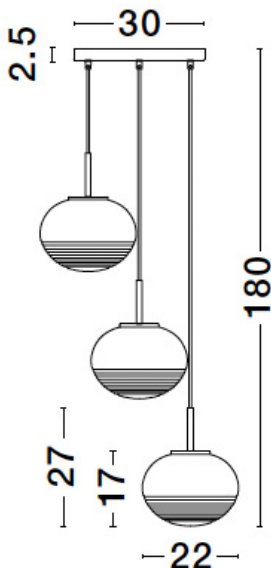

NOVA LUCE

PRODUCT DATASHEET

Version: 001

PRODUCT PHOTOGRAPH

TECHNICAL DRAWING

GENERAL INFORMATION

Product Code	9236755
Collection	Decorative
Product Category	Suspension
Product Family	Maeve
Mounting Location	Ceiling
Application Environment	Indoor

DIMENSION & WEIGHT

LxWxH (cm)	D: 30 H: 180
Cut out (cm)	N/A
Weight (Kgr)	3.5

MATERIAL & COLOR

Product Color	Brass Gold
Body Material	Metal & Glass

APPLICATION & MOUNTING

Ambient Working Temp.	Max 45 oC
Type of Protection	IP20
Dimmable	Depends on the lamp
Type of Dimming (Optional)	N/A
Mounting type	Ceiling
Mounting Depth (cm)	N/A
Led Module Replaceable	Yes
Light Source	LED ?27

Power (Nominal)	Depends on the lamp
Input voltage (Nominal)	220-240Vac
Mains Frequency	50/60Hz

PHOTOMETRICAL DATA

Luminous Flux	Depends on the lamp
Color Temperature	Depends on the lamp
Light Color (Designation)	N/A