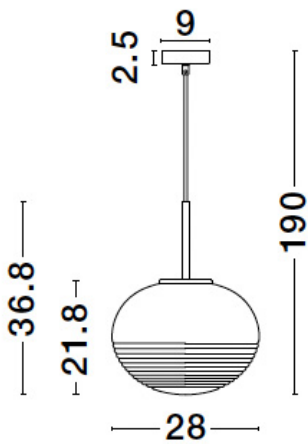

NOVA LUCE

PRODUCT DATASHEET

Version: 001

PRODUCT PHOTOGRAPH

TECHNICAL DRAWING

GENERAL INFORMATION

Product Code	9236750
Collection	Decorative
Product Category	Suspension
Product Family	Maeve
Mounting Location	Ceiling
Application Environment	Indoor

DIMENSION & WEIGHT

LxWxH (cm)	D: 28 H: 190
Cut out (cm)	N/A
Weight (Kgr)	0.9

MATERIAL & COLOR

Product Color	Brass Gold
Body Material	Metal & Glass

APPLICATION & MOUNTING

Ambient Working Temp.	Max 45 oC
Type of Protection	IP20
Dimmable	Depends on the lamp
Type of Dimming (Optional)	N/A
Mounting type	Ceiling
Mounting Depth (cm)	N/A
Led Module Replaceable	Yes
Light Source	LED ?27

Power (Nominal)	Depends on the lamp
Input voltage (Nominal)	220-240Vac
Mains Frequency	50/60Hz

PHOTOMETRICAL DATA

Luminous Flux	Depends on the lamp
Color Temperature	Depends on the lamp
Light Color (Designation)	N/A