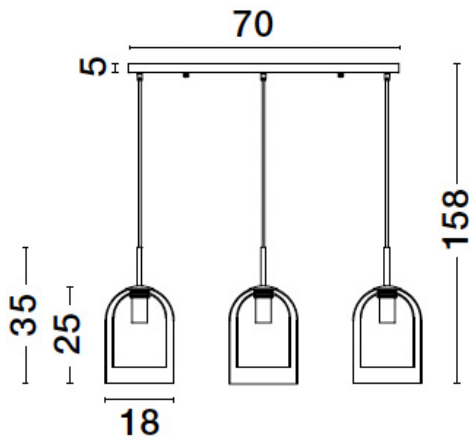

GENERAL INFORMATION

Product Code	9236720
Collection	Decorative
Product Category	Suspension
Product Family	Velor
Mounting Location	Ceiling
Application Environment	Indoor

DIMENSION & WEIGHT

LxWxH (cm)	L: 70 W: 18 H: 158
Cut out (cm)	N/A
Weight (Kgr)	4.6

MATERIAL & COLOR

Product Color	Black & Smoky
Body Material	Metal & Glass

APPLICATION & MOUNTING

Ambient Working Temp.	Max 45 oC
Type of Protection	IP20
Dimmable	Depends on the lamp
Type of Dimming (Optional)	N/A
Mounting type	Ceiling
Mounting Depth (cm)	N/A
Led Module Replaceable	Yes
Light Source	LED ?27

NOVA LUCE S.A

Schimatari Viotias
32009, Greece

+30 22620 58 121
+30 22620 56 743

info@novaluce.com
www.novaluce.com