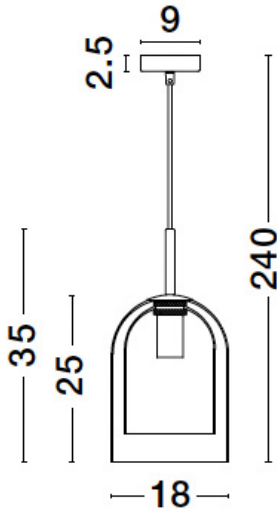

NOVA LUCE

PRODUCT DATASHEET

Version: 001

PRODUCT PHOTOGRAPH

TECHNICAL DRAWING

GENERAL INFORMATION

Product Code	9236700
Collection	Decorative
Product Category	Suspension
Product Family	Velor
Mounting Location	Ceiling
Application Environment	Indoor

DIMENSION & WEIGHT

LxWxH (cm)	D: 18 H: 240
Cut out (cm)	N/A
Weight (Kgr)	1.6

MATERIAL & COLOR

Product Color	Black & Smoky
Body Material	Metal & Glass

APPLICATION & MOUNTING

Ambient Working Temp.	Max 45 oC
Type of Protection	IP20
Dimmable	Depends on the lamp
Type of Dimming (Optional)	N/A
Mounting type	Ceiling
Mounting Depth (cm)	N/A
Led Module Replaceable	Yes
Light Source	LED ?27

Power (Nominal)	Depends on the lamp
Input voltage (Nominal)	220-240Vac
Mains Frequency	50/60Hz

PHOTOMETRICAL DATA

Luminous Flux	Depends on the lamp
Color Temperature	Depends on the lamp
Light Color (Designation)	N/A