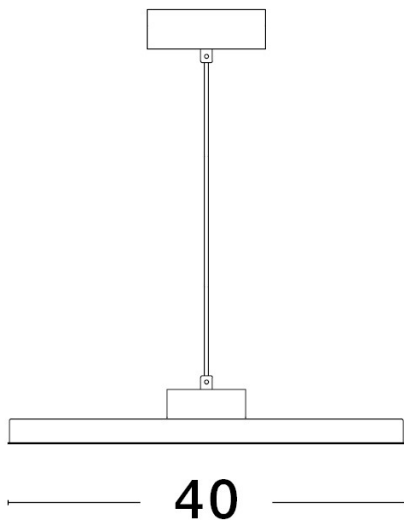

NOVA LUCE

PRODUCT DATASHEET

Version: 001

PRODUCT PHOTOGRAPH

TECHNICAL DRAWING

GENERAL INFORMATION

Product Code	9212909
Collection	Decorative
Product Category	Suspension
Product Family	Andria
Mounting Location	Ceiling
Application Environment	Indoor

DIMENSION & WEIGHT

LxWxH (cm)	D: 40 H: 0
Cut out (cm)	N/A
Weight (Kgr)	2.7

MATERIAL & COLOR

Product Color	Sandy Black
Body Material	Aluminium & Acrylic

APPLICATION & MOUNTING

Ambient Working Temp.	Max 45 oC
Type of Protection	IP20
Dimmable	Yes
Type of Dimming (Optional)	Triac
Mounting type	Ceiling
Mounting Depth (cm)	N/A
Led Module Replaceable	No
Light Source	LED

Power (Nominal)	30W
Input voltage (Nominal)	220-240Vac
Mains Frequency	50/60Hz

PHOTOMETRICAL DATA

Luminous Flux	2221 lm
Color Temperature	3000K
Light Color (Designation)	Warm White

WARRANTY

Warranty	3 Years
----------	----------------