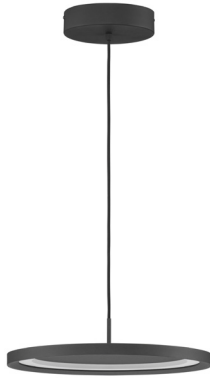

NOVA LUCE

PRODUCT DATASHEET

Version: 001

PRODUCT PHOTOGRAPH

TECHNICAL DRAWING

GENERAL INFORMATION

Product Code	9212909
Collection	Decorative
Product Category	Suspension
Product Family	Andria
Mounting Location	Ceiling
Application Environment	Indoor

DIMENSION & WEIGHT

LxWxH (cm)	D: 40 H: 0
Cut out (cm)	N/A
Weight (Kgr)	2.7

MATERIAL & COLOR

Product Color	Sandy Black
Body Material	Aluminium & Acrylic

APPLICATION & MOUNTING

Ambient Working Temp.	Max 45 oC
Type of Protection	IP20
Dimmable	Yes
Type of Dimming (Optional)	Triac
Mounting type	Ceiling
Mounting Depth (cm)	N/A
Led Module Replaceable	No
Light Source	LED