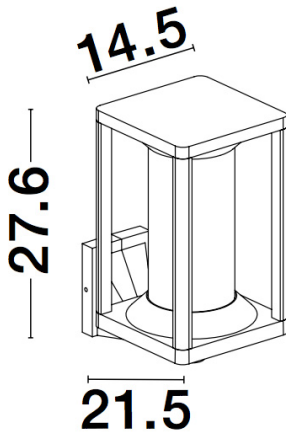

TECHNICAL DRAWING

APPLICATION & MOUNTING

Ambient Working Temp.	Max 40 oC
Type of Protection	IP65
Dimmable	No
Type of Dimming (Optional)	N/A
Mounting type	Surface
Mounting Depth (cm)	N/A
Led Module Replaceable	Yes
Light Source	E27

NOVA LUCE S.A

Schimatari Viotias
32009, Greece

+30 22620 58 121
+30 22620 56 743

info@novaluce.com
www.novaluce.com