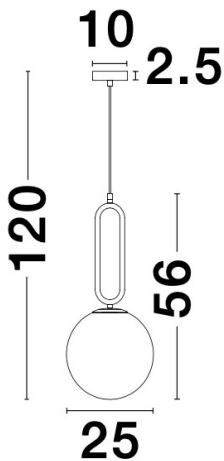

## PRODUCT PHOTOGRAPH

## TECHNICAL DRAWING

## DIMENSION & WEIGHT

LxWxH (cm)	D: 25 H: 120
Cut out (cm)	N/A
Weight (Kgr)	1.1