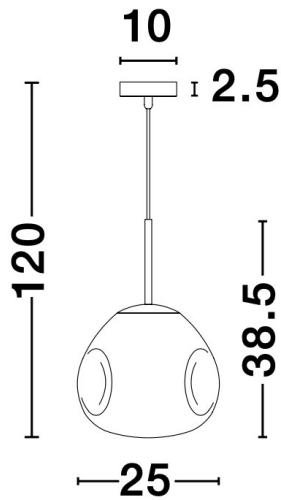

NOVA LUCE

PRODUCT DATASHEET

Version: 001

PRODUCT PHOTOGRAPH

TECHNICAL DRAWING

GENERAL INFORMATION

Product Code	9190402
Collection	Decorative
Product Category	Suspension
Product Family	Lava
Mounting Location	Ceiling
Application Environment	Indoor

DIMENSION & WEIGHT

LxWxH (cm)	D: 25 H: 120
Cut out (cm)	N/A
Weight (Kgr)	1.9

MATERIAL & COLOR

Product Color	Chrome
Body Material	Metal & Glass

APPLICATION & MOUNTING

Ambient Working Temp.	Max 45 oC
Type of Protection	IP20
Dimmable	Depends on the lamp
Type of Dimming (Optional)	N/A
Mounting type	Ceiling
Mounting Depth (cm)	N/A
Led Module Replaceable	Yes
Light Source	LED E27

Power (Nominal)	Depends on the lamp
Input voltage (Nominal)	220-240Vac
Mains Frequency	50/60Hz

PHOTOMETRICAL DATA

Luminous Flux	Depends on the lamp
Color Temperature	Depends on the lamp
Light Color (Designation)	N/A