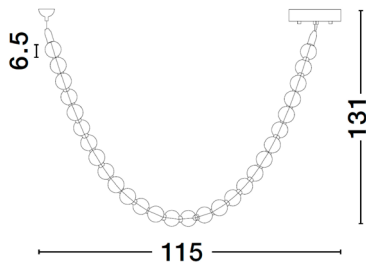

NOVA LUCE

PRODUCT DATASHEET

Version: 001

PRODUCT PHOTOGRAPH

TECHNICAL DRAWING

GENERAL INFORMATION

Product Code	9186956
Collection	Decorative
Product Category	Suspension
Product Family	Perla
Mounting Location	Ceiling
Application Environment	Indoor
Specifications	

DIMENSION & WEIGHT

LxWxH (cm)	L:115 H:130.9
Cut out (cm)	N/A
Weight (Kgr)	6.8

MATERIAL & COLOR

Product Color	Gold
Body Material	Metal & Glass

APPLICATION & MOUNTING

Ambient Working Temp.	Max 45 oC
Type of Protection	IP20
Dimmable	No
Type of Dimming	N/A
Mounting type	Surface
Mounting Depth (cm)	N/A
Led Module Replaceable	No
Light Source	LED

Power (Nominal)	69 W
Input voltage (Nominal)	220-240Vac
Mains Frequency	50/60Hz

PHOTOMETRICAL DATA

Luminous Flux	5524 lm
Color Temperature	3000K
Light Color (Designation)	Warm White

WARRANTY

Warranty	3 Years
----------	----------------