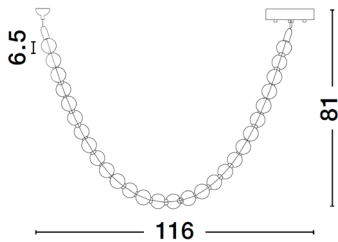

NOVA LUCE

PRODUCT DATASHEET

Version: 001

PRODUCT PHOTOGRAPH

TECHNICAL DRAWING

GENERAL INFORMATION

| | |
|-------------------------|------------|
| Product Code | 9186955 |
| Collection | Decorative |
| Product Category | Suspension |
| Product Family | Perla |
| Mounting Location | Ceiling |
| Application Environment | Indoor |
| Specifications | |

DIMENSION & WEIGHT

| | |
|--------------|------------|
| LxWxH (cm) | L:116 H:81 |
| Cut out (cm) | N/A |
| Weight (Kgr) | 4.7 |

MATERIAL & COLOR

| | |
|---------------|---------------|
| Product Color | Gold |
| Body Material | Metal & Glass |

| | |
|-------------------------|-------------------|
| Power (Nominal) | 48 W |
| Input voltage (Nominal) | 220-240Vac |
| Mains Frequency | 50/60Hz |

PHOTOMETRICAL DATA

| | |
|---------------------------|-------------------|
| Luminous Flux | 4031 lm |
| Color Temperature | 3000K |
| Light Color (Designation) | Warm White |